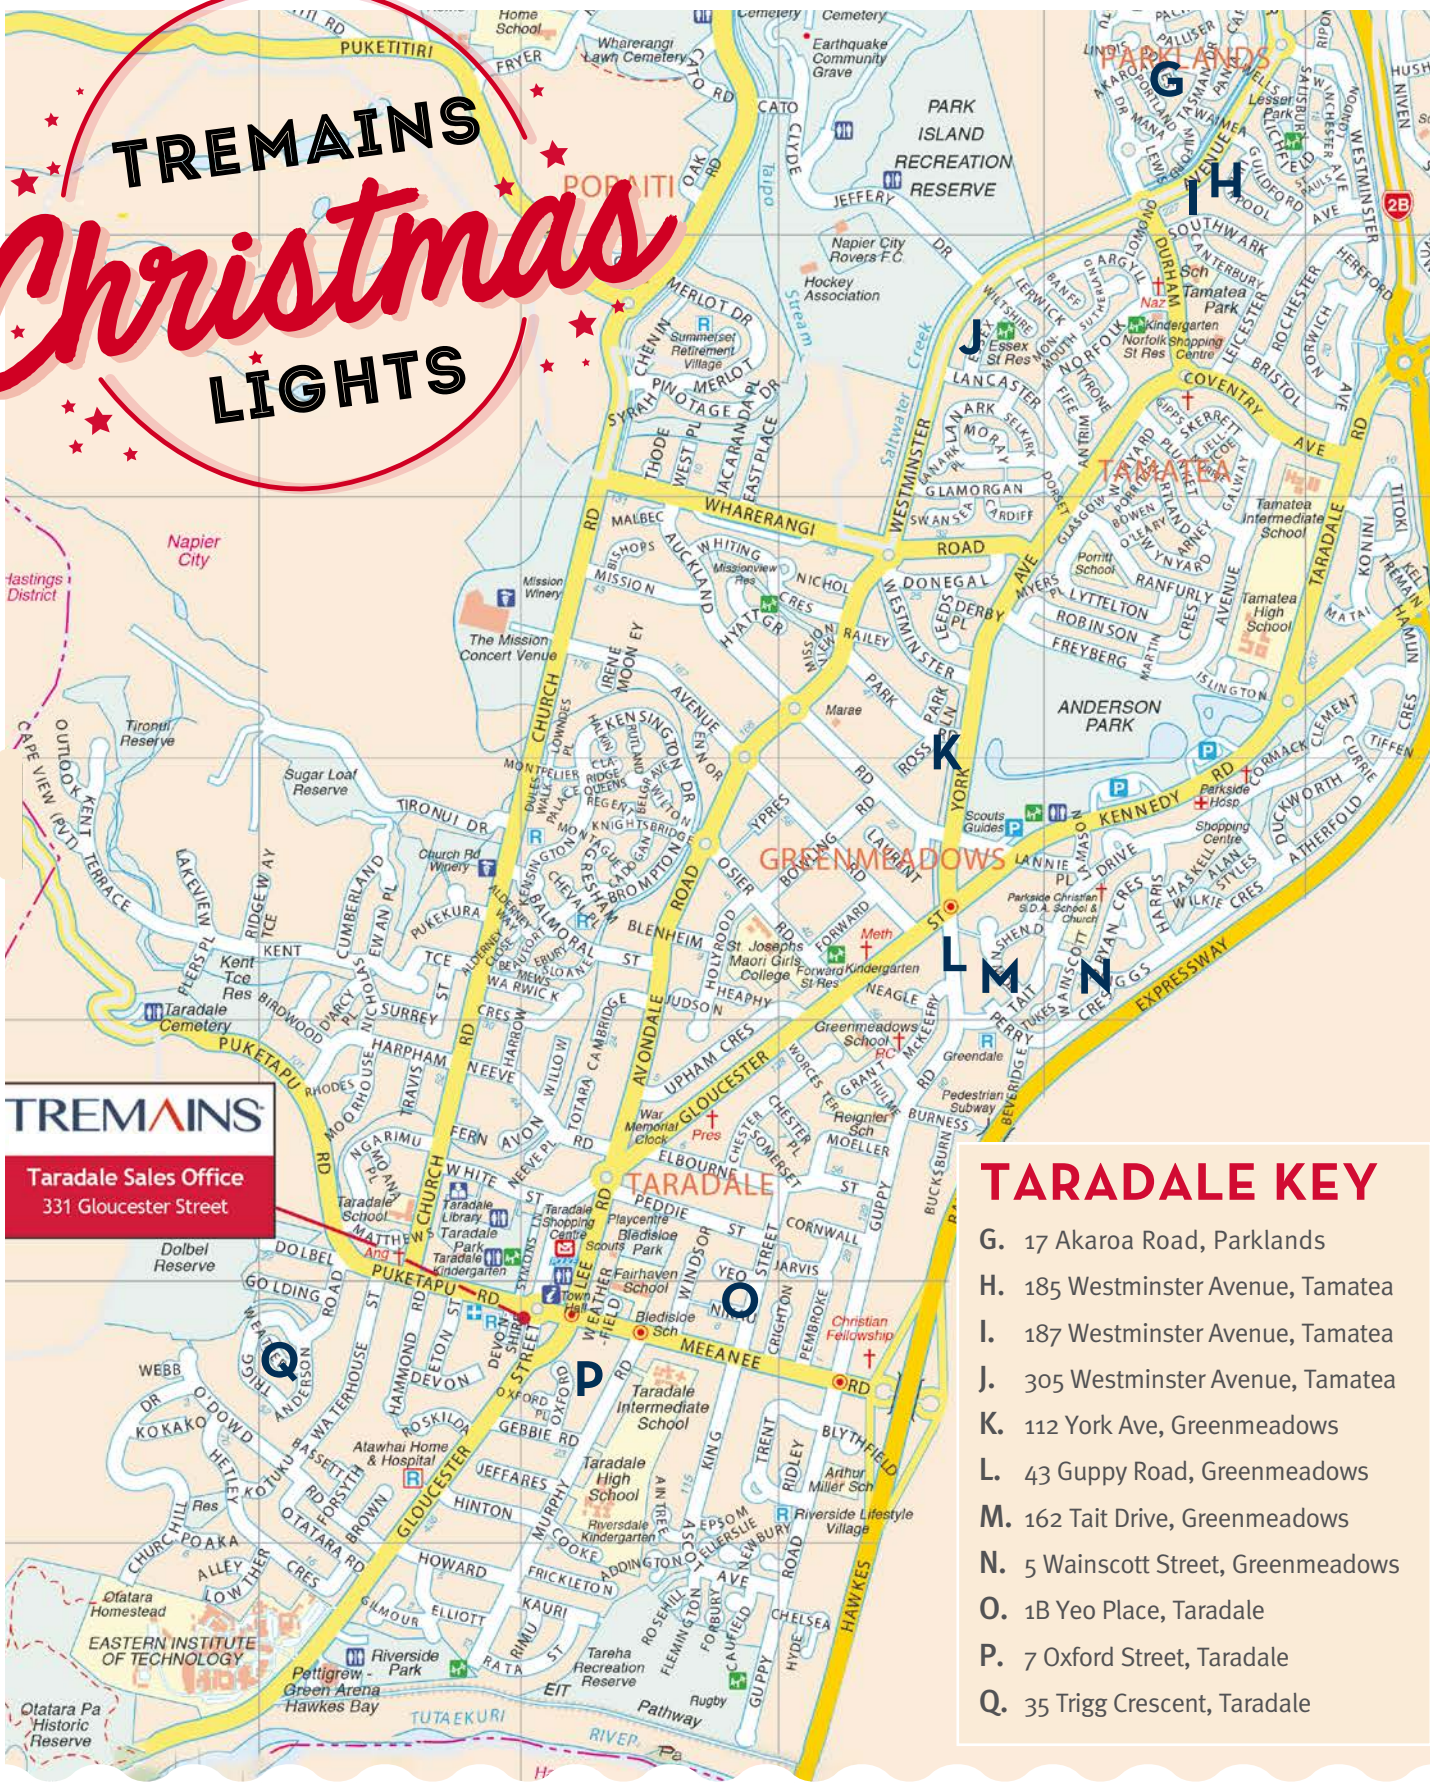

TREMAINS Christmas LIGHTS

TREMAINS
Taradale Sales Office
331 Gloucester Street

TARADALE KEY

- G. 17 Akaroy Road, Parklands
- H. 185 Westminster Avenue, Tamatea
- I. 187 Westminster Avenue, Tamatea
- J. 305 Westminster Avenue, Tamatea
- K. 112 York Ave, Greenmeadows
- L. 43 Guppy Road, Greenmeadows
- M. 162 Tait Drive, Greenmeadows
- N. 5 Wainscott Street, Greenmeadows
- O. 1B Yeo Place, Taradale
- P. 7 Oxford Street, Taradale
- Q. 35 Trigg Crescent, Taradale