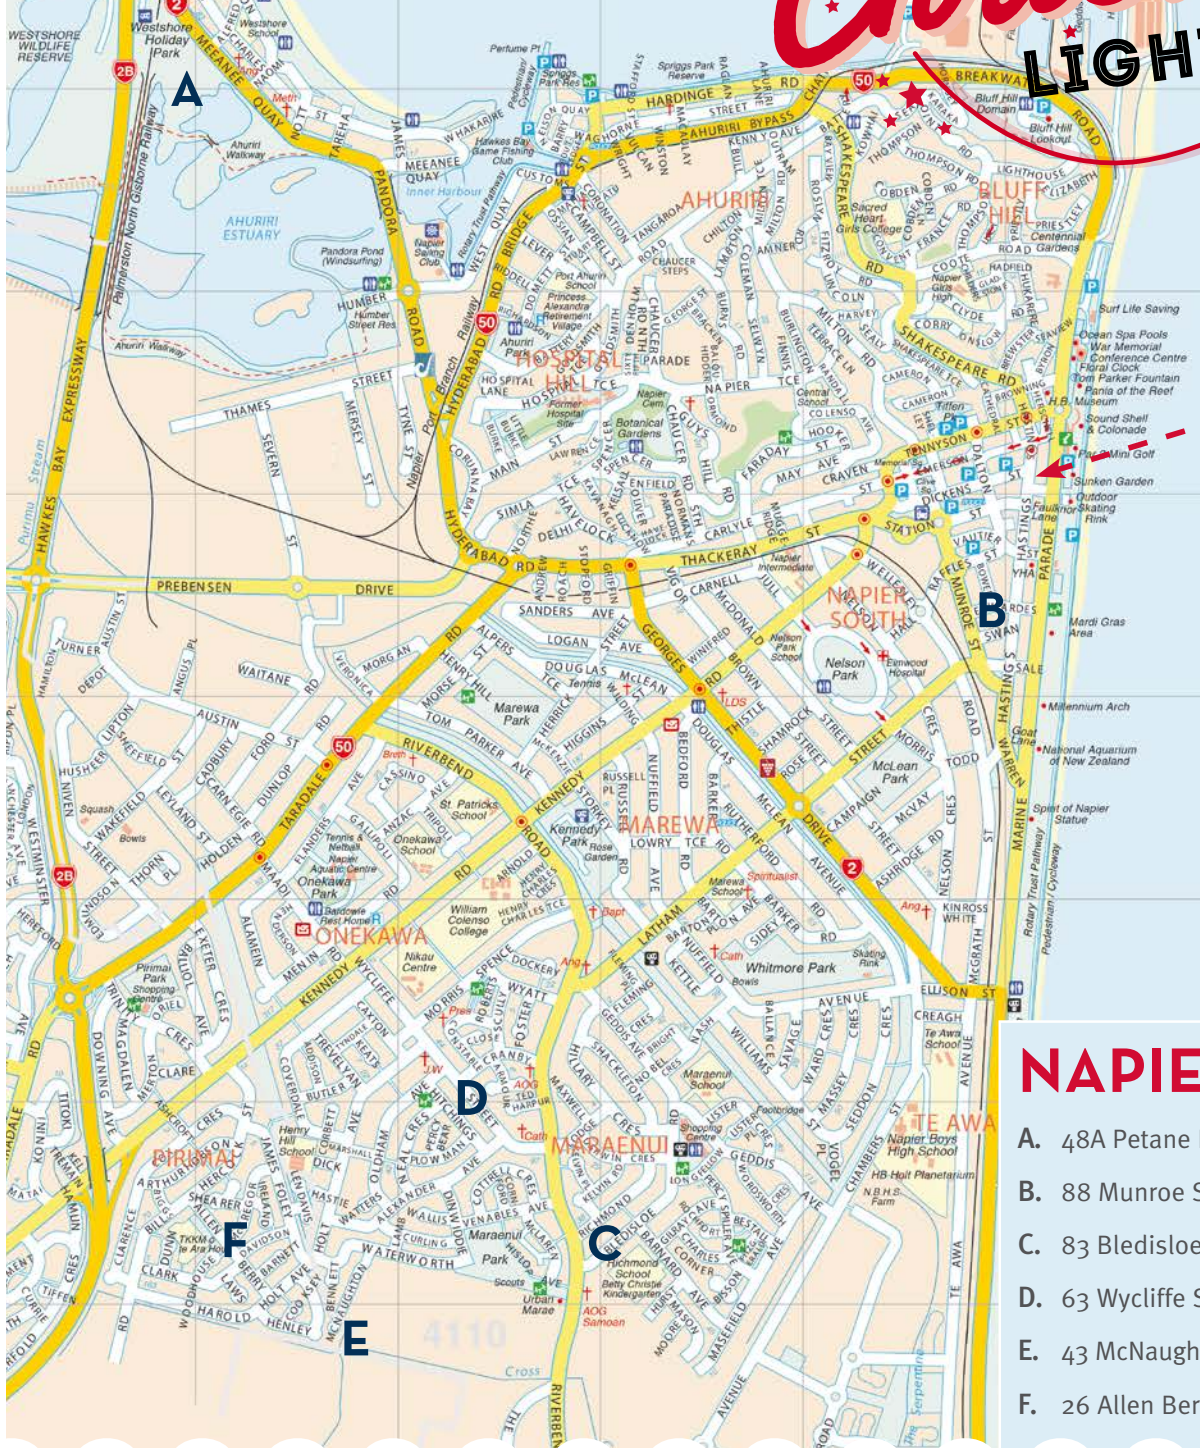

TREMAINS Christmas LIGHTS

TREMAINS
Napier Sales Office
202 Hastings Street

NAPIER KEY

- A. 48A Petane Road, Bay View
- B. 88 Munroe Street, Napier City
- C. 83 Bledisloe Road, Maraenui
- D. 63 Wycliffe Street, Onekawa
- E. 43 McNaughton Place, Onekawa
- F. 26 Allen Berry Avenue, Pirimai

Napier Sales Office
202 Hastings Street
06 835 5988

Taradale Sales Office
331 Gloucester Street
06 845 9060

Hastings Sales Office
314 Market Street North
06 873 5901

Havelock North Sales Office
5 Joll Road
06 877 8035