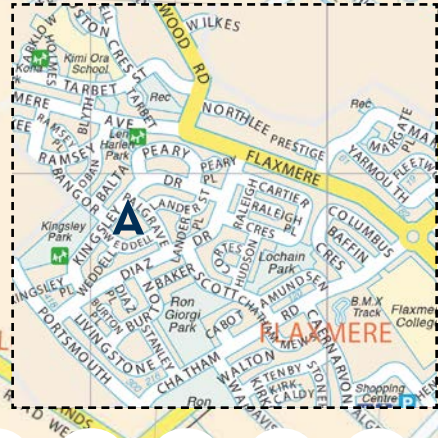

Napier Sales Office
202 Hastings Street
06 835 5988

Taradale Sales Office
331 Gloucester Street
06 845 9060

Hastings Sales Office
314 Market Street North
06 873 5901

Havelock North Sales Office
5 Joll Road
06 877 8035