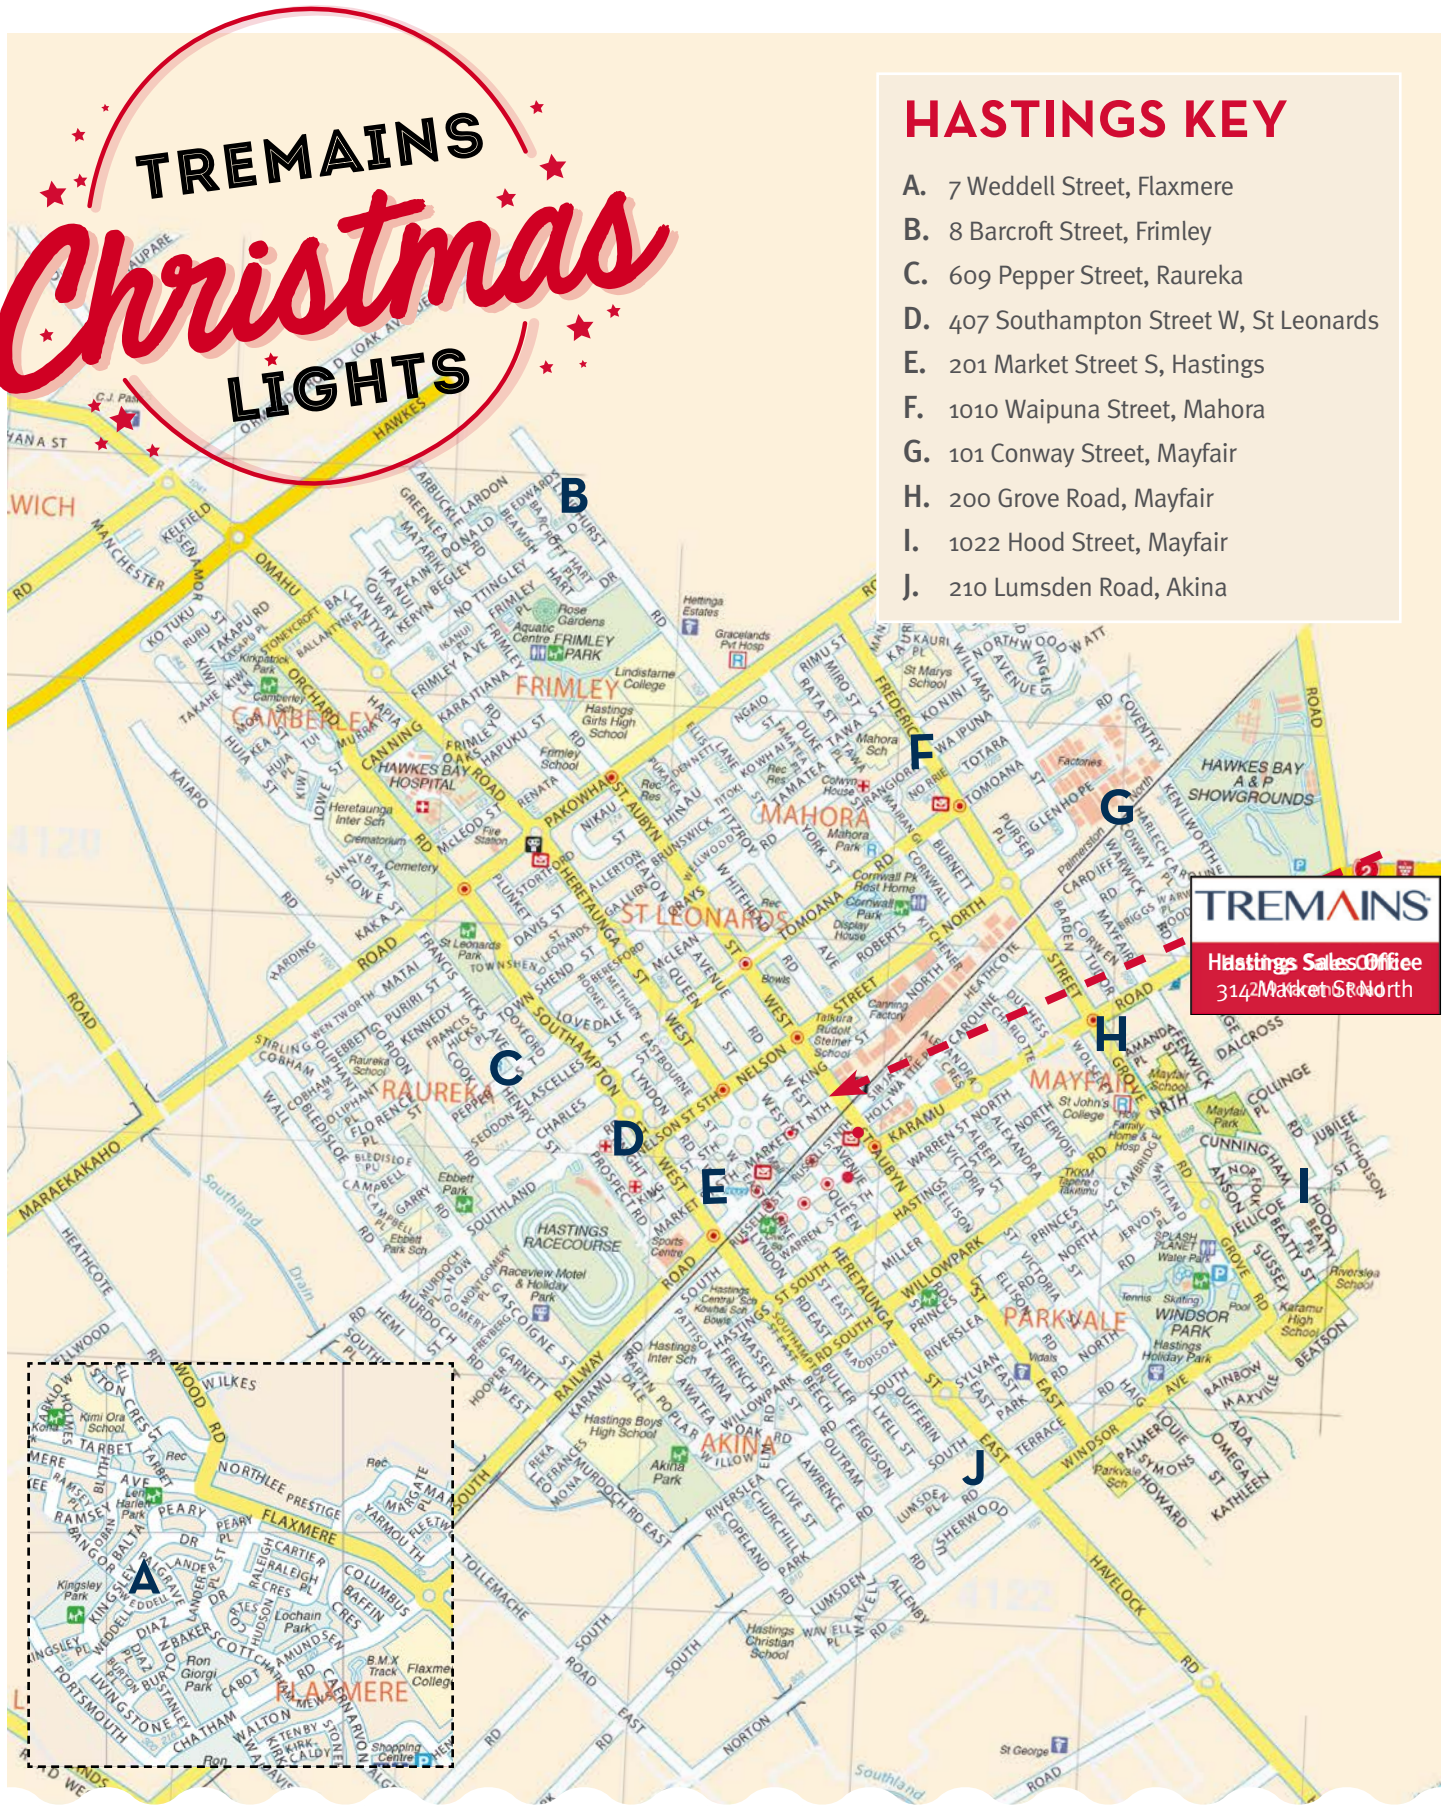

TREMAINS Christmas LIGHTS

- ## HASTINGS KEY
- A. 7 Weddell Street, Flaxmere
 - B. 8 Barcroft Street, Frimley
 - C. 609 Pepper Street, Raureka
 - D. 407 Southampton Street W, St Leonards
 - E. 201 Market Street S, Hastings
 - F. 1010 Waipuna Street, Mahora
 - G. 101 Conway Street, Mayfair
 - H. 200 Grove Road, Mayfair
 - I. 1022 Hood Street, Mayfair
 - J. 210 Lumsden Road, Akina